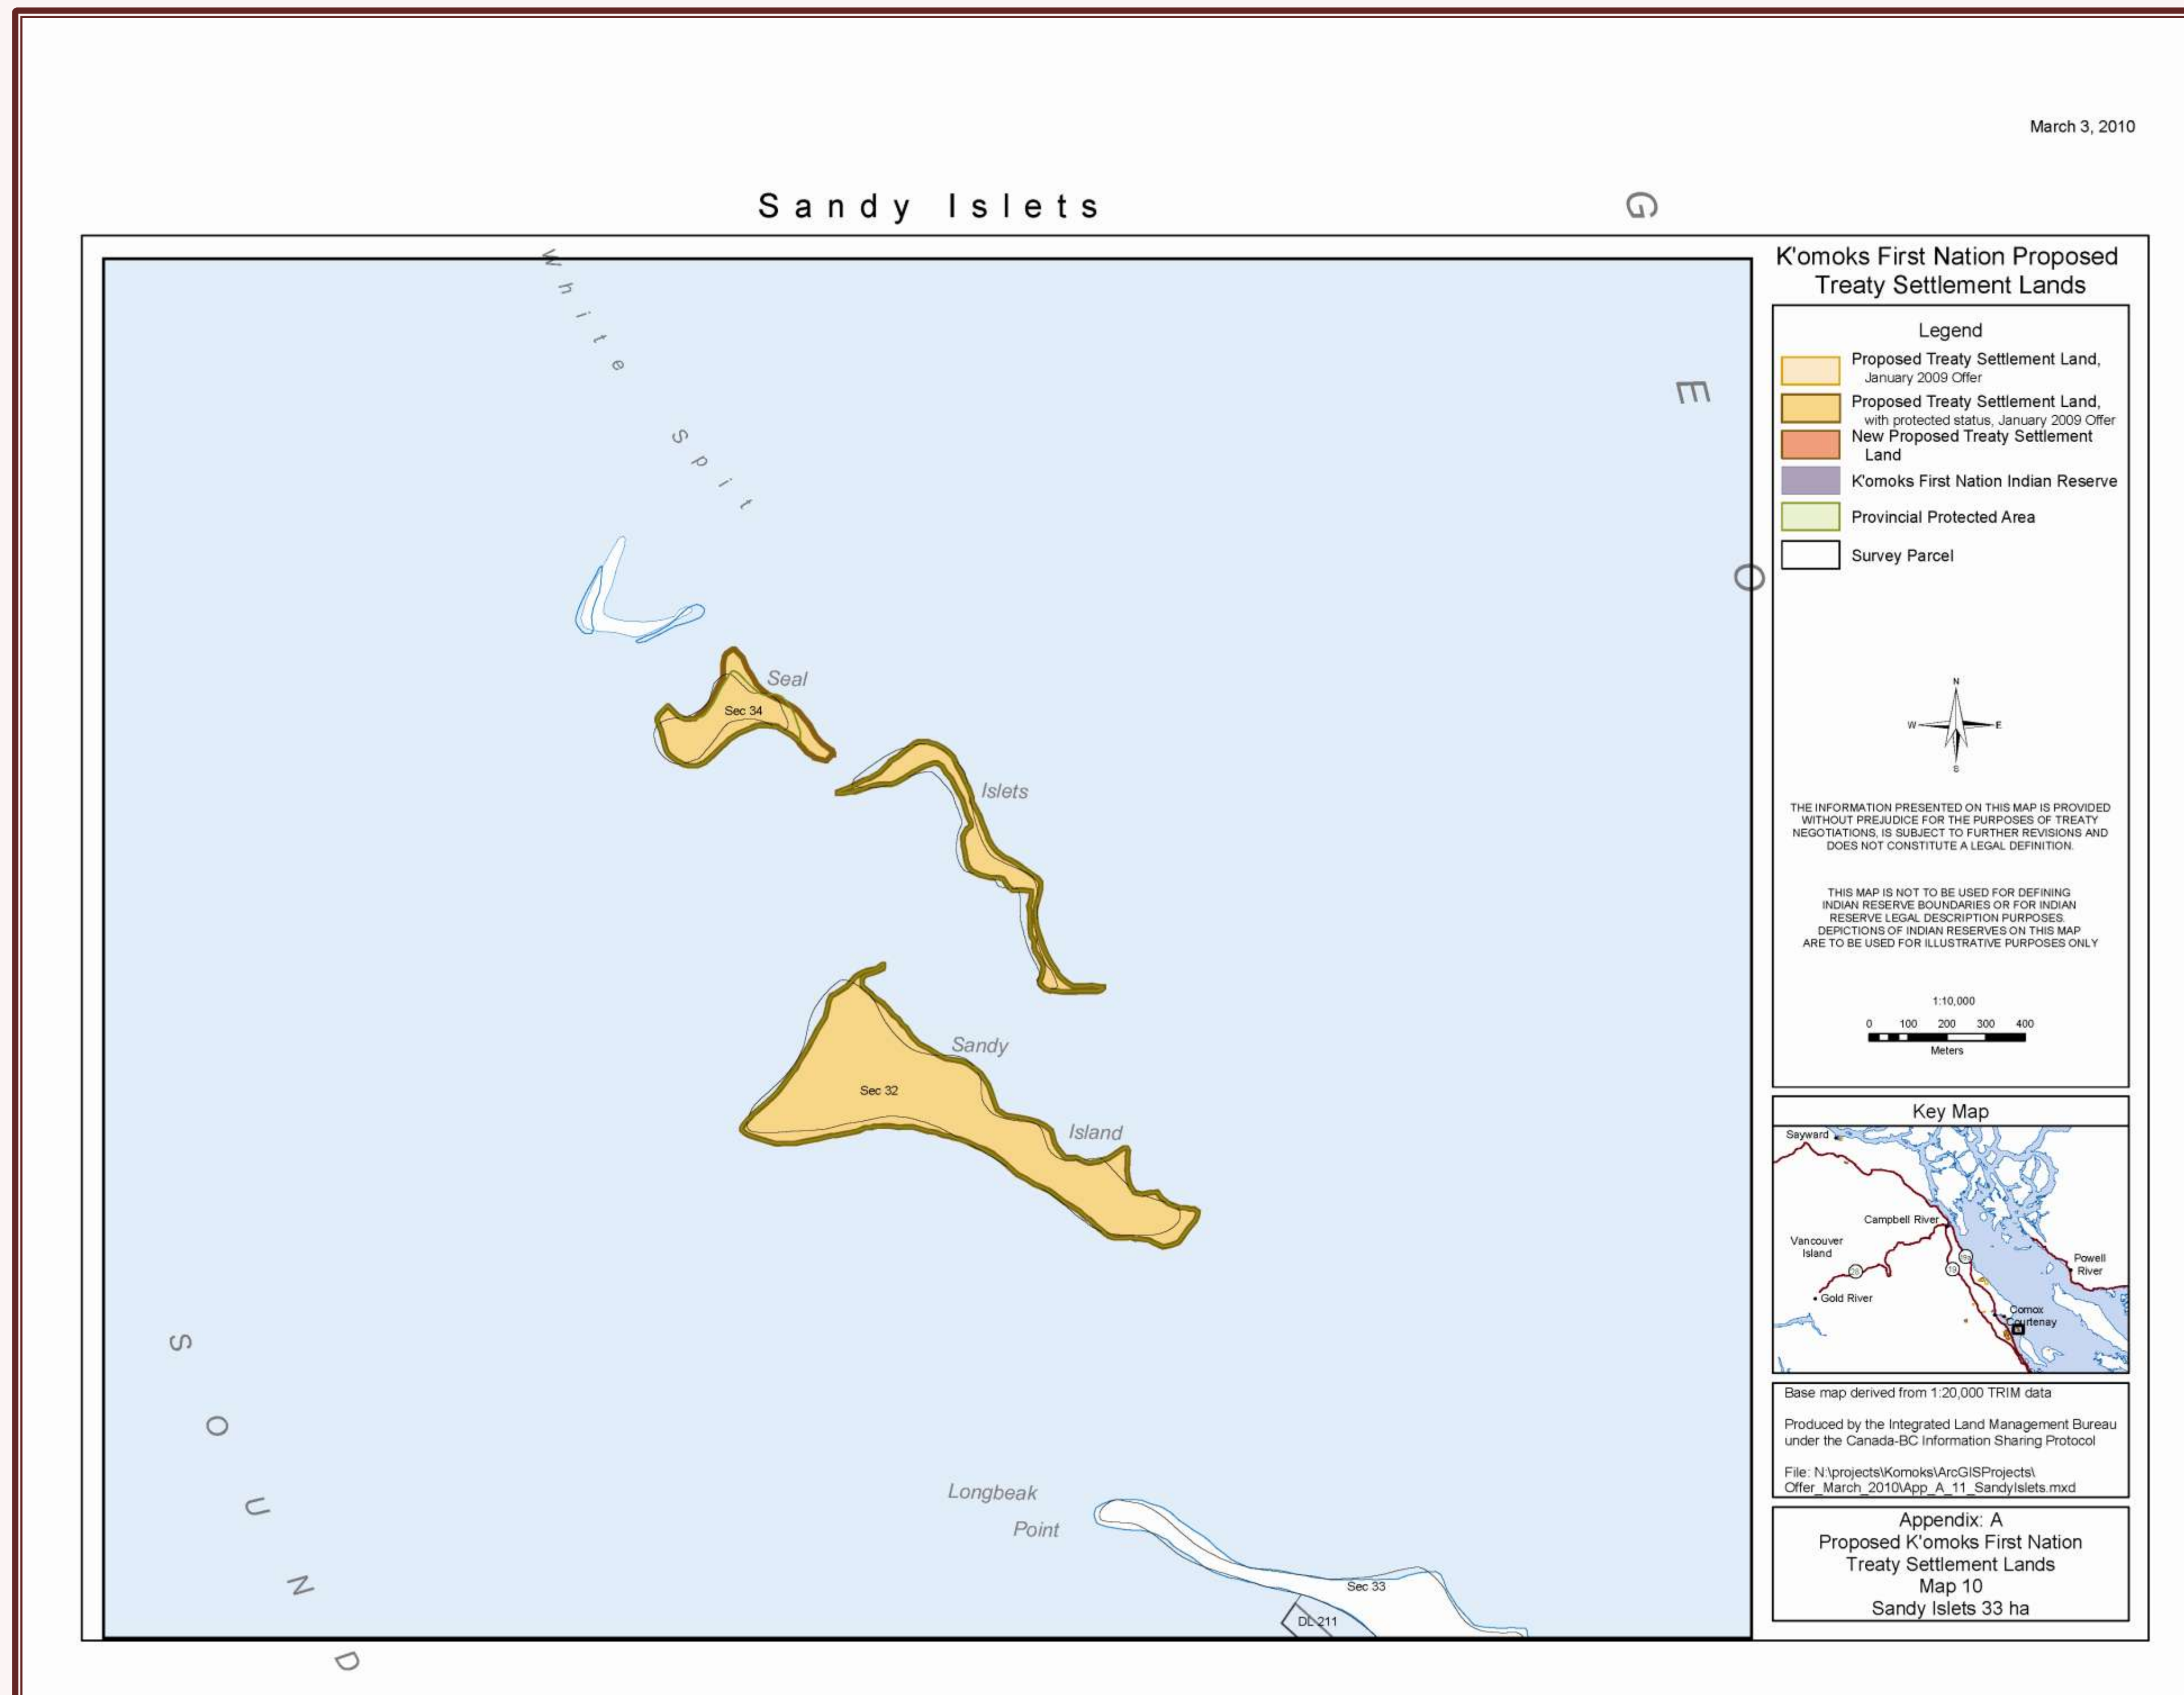

Sandy Islands

K'ómoks First Nation

Land and Cash Offer, March 2010

Total Area = 33 ha
(~ 82 acres)

Interests on Land

Sandy Island

- Subsurface Crown
- Class A Provincial Marine Park
- Not in ALR
- Guide Outfitter Area